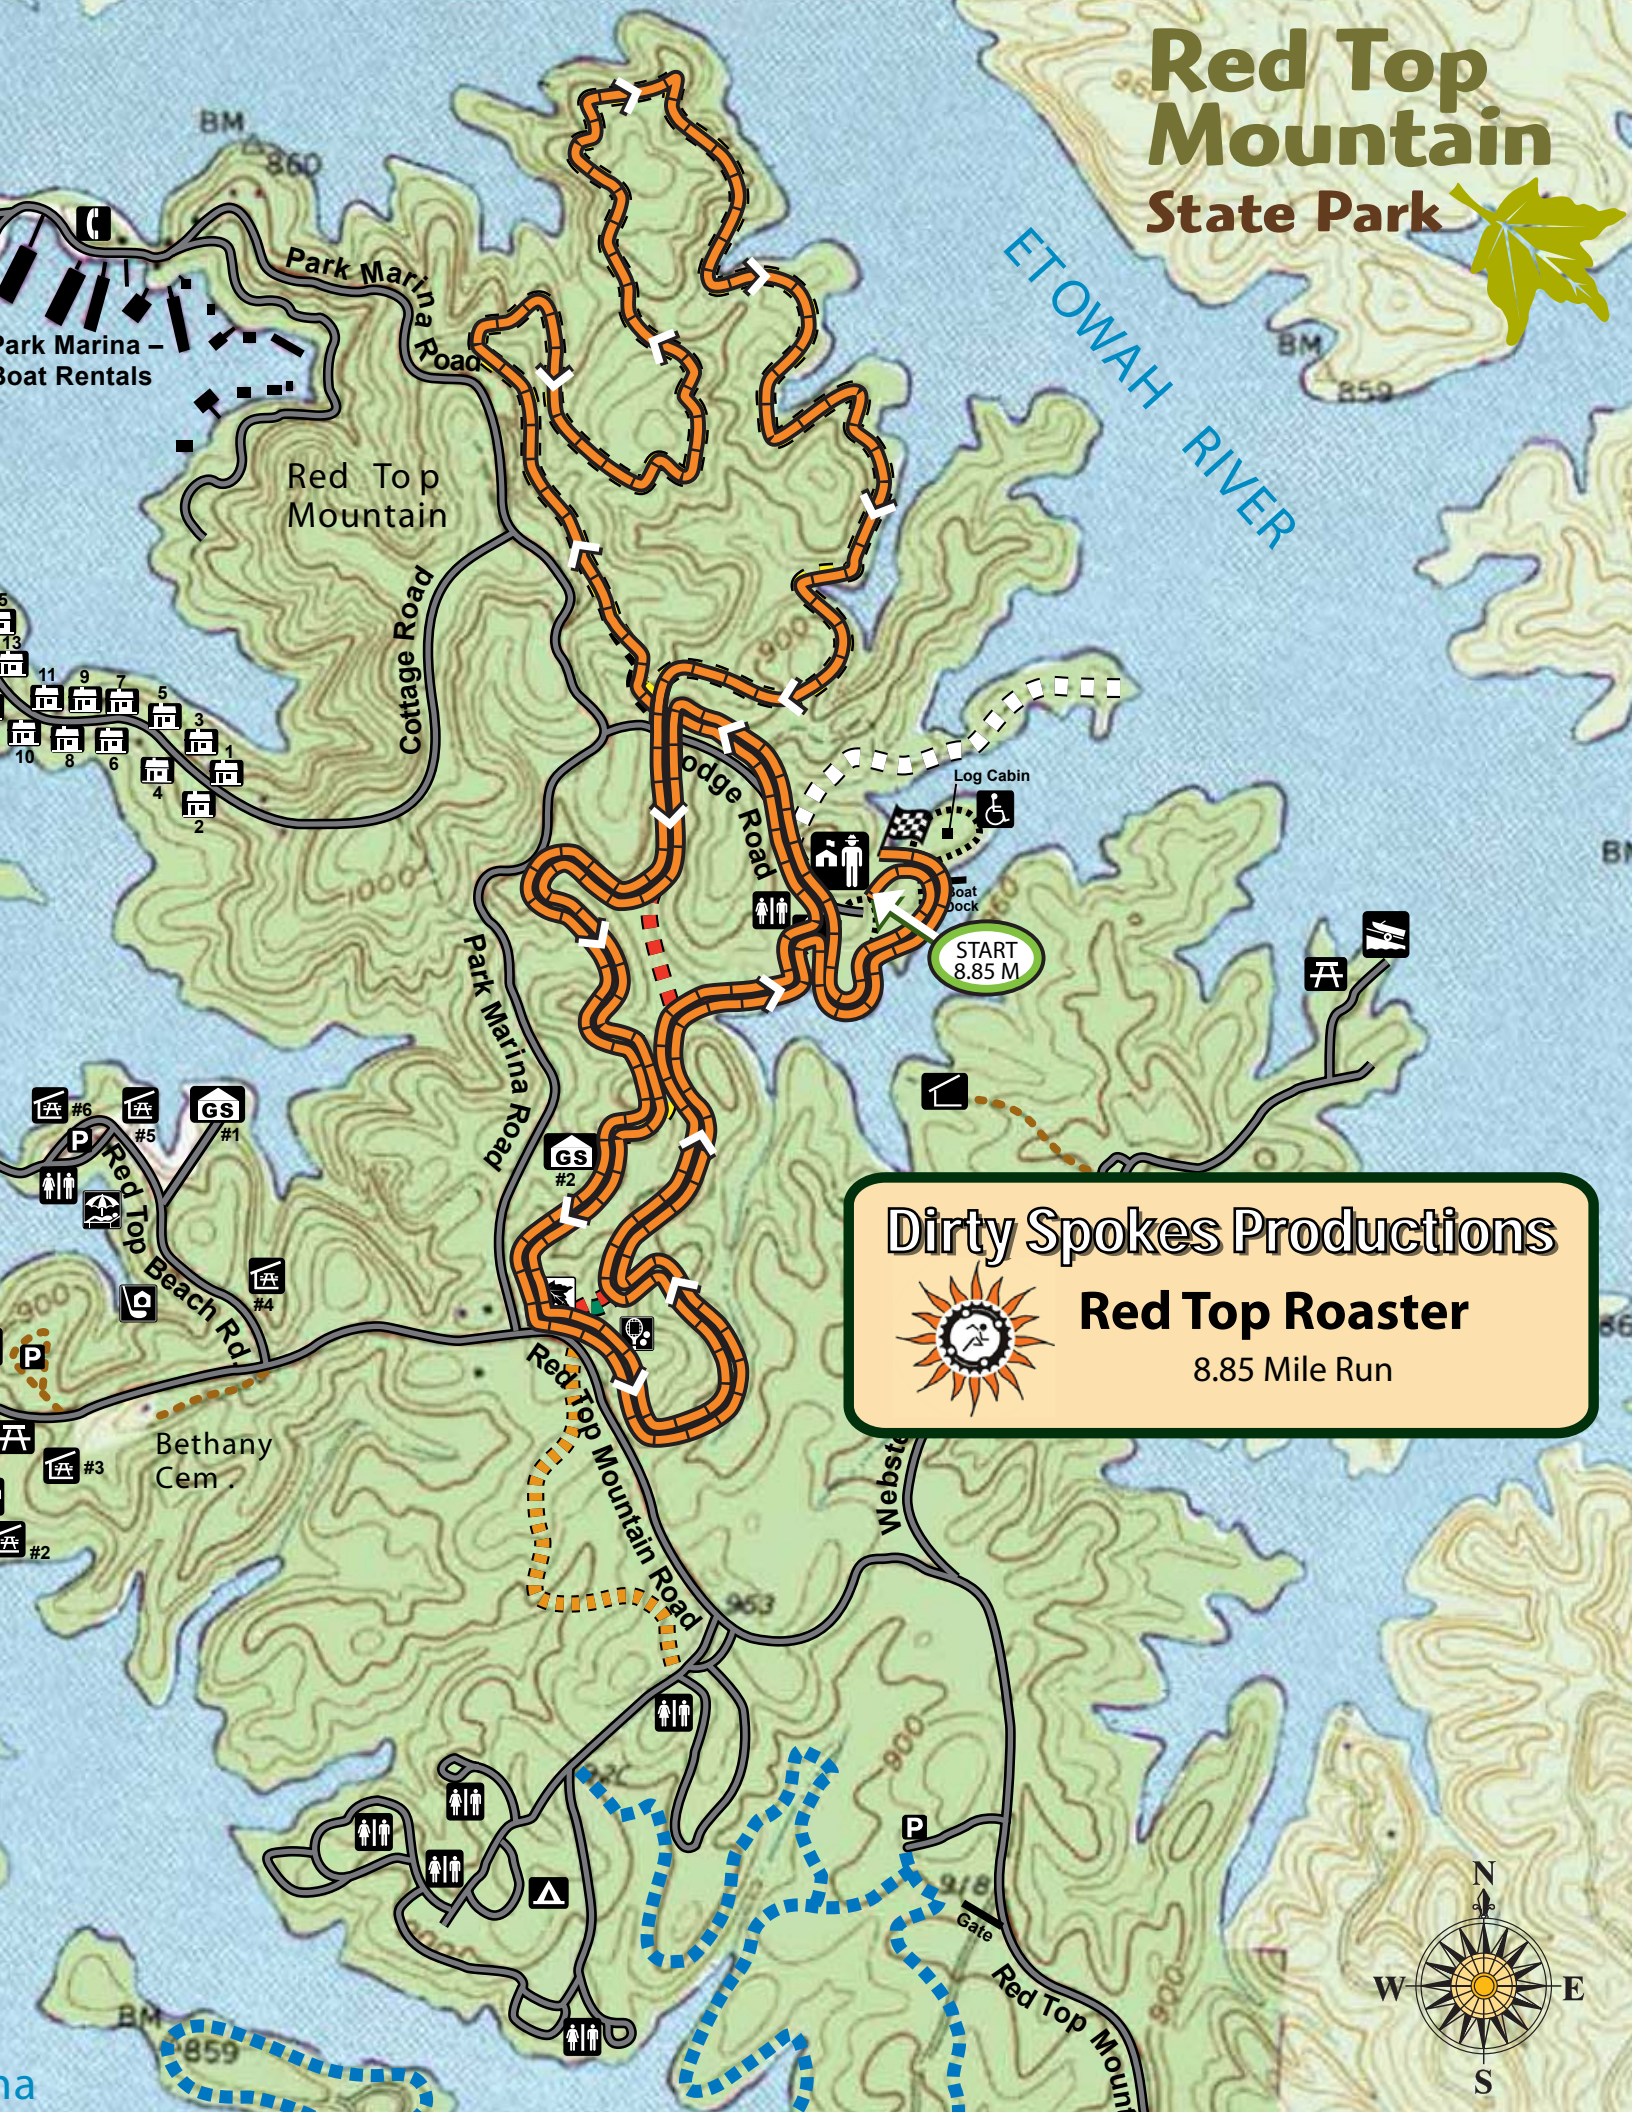

# Red Top Mountain State Park

Dirty Spokes Productions

**Red Top Roaster**

8.85 Mile Run